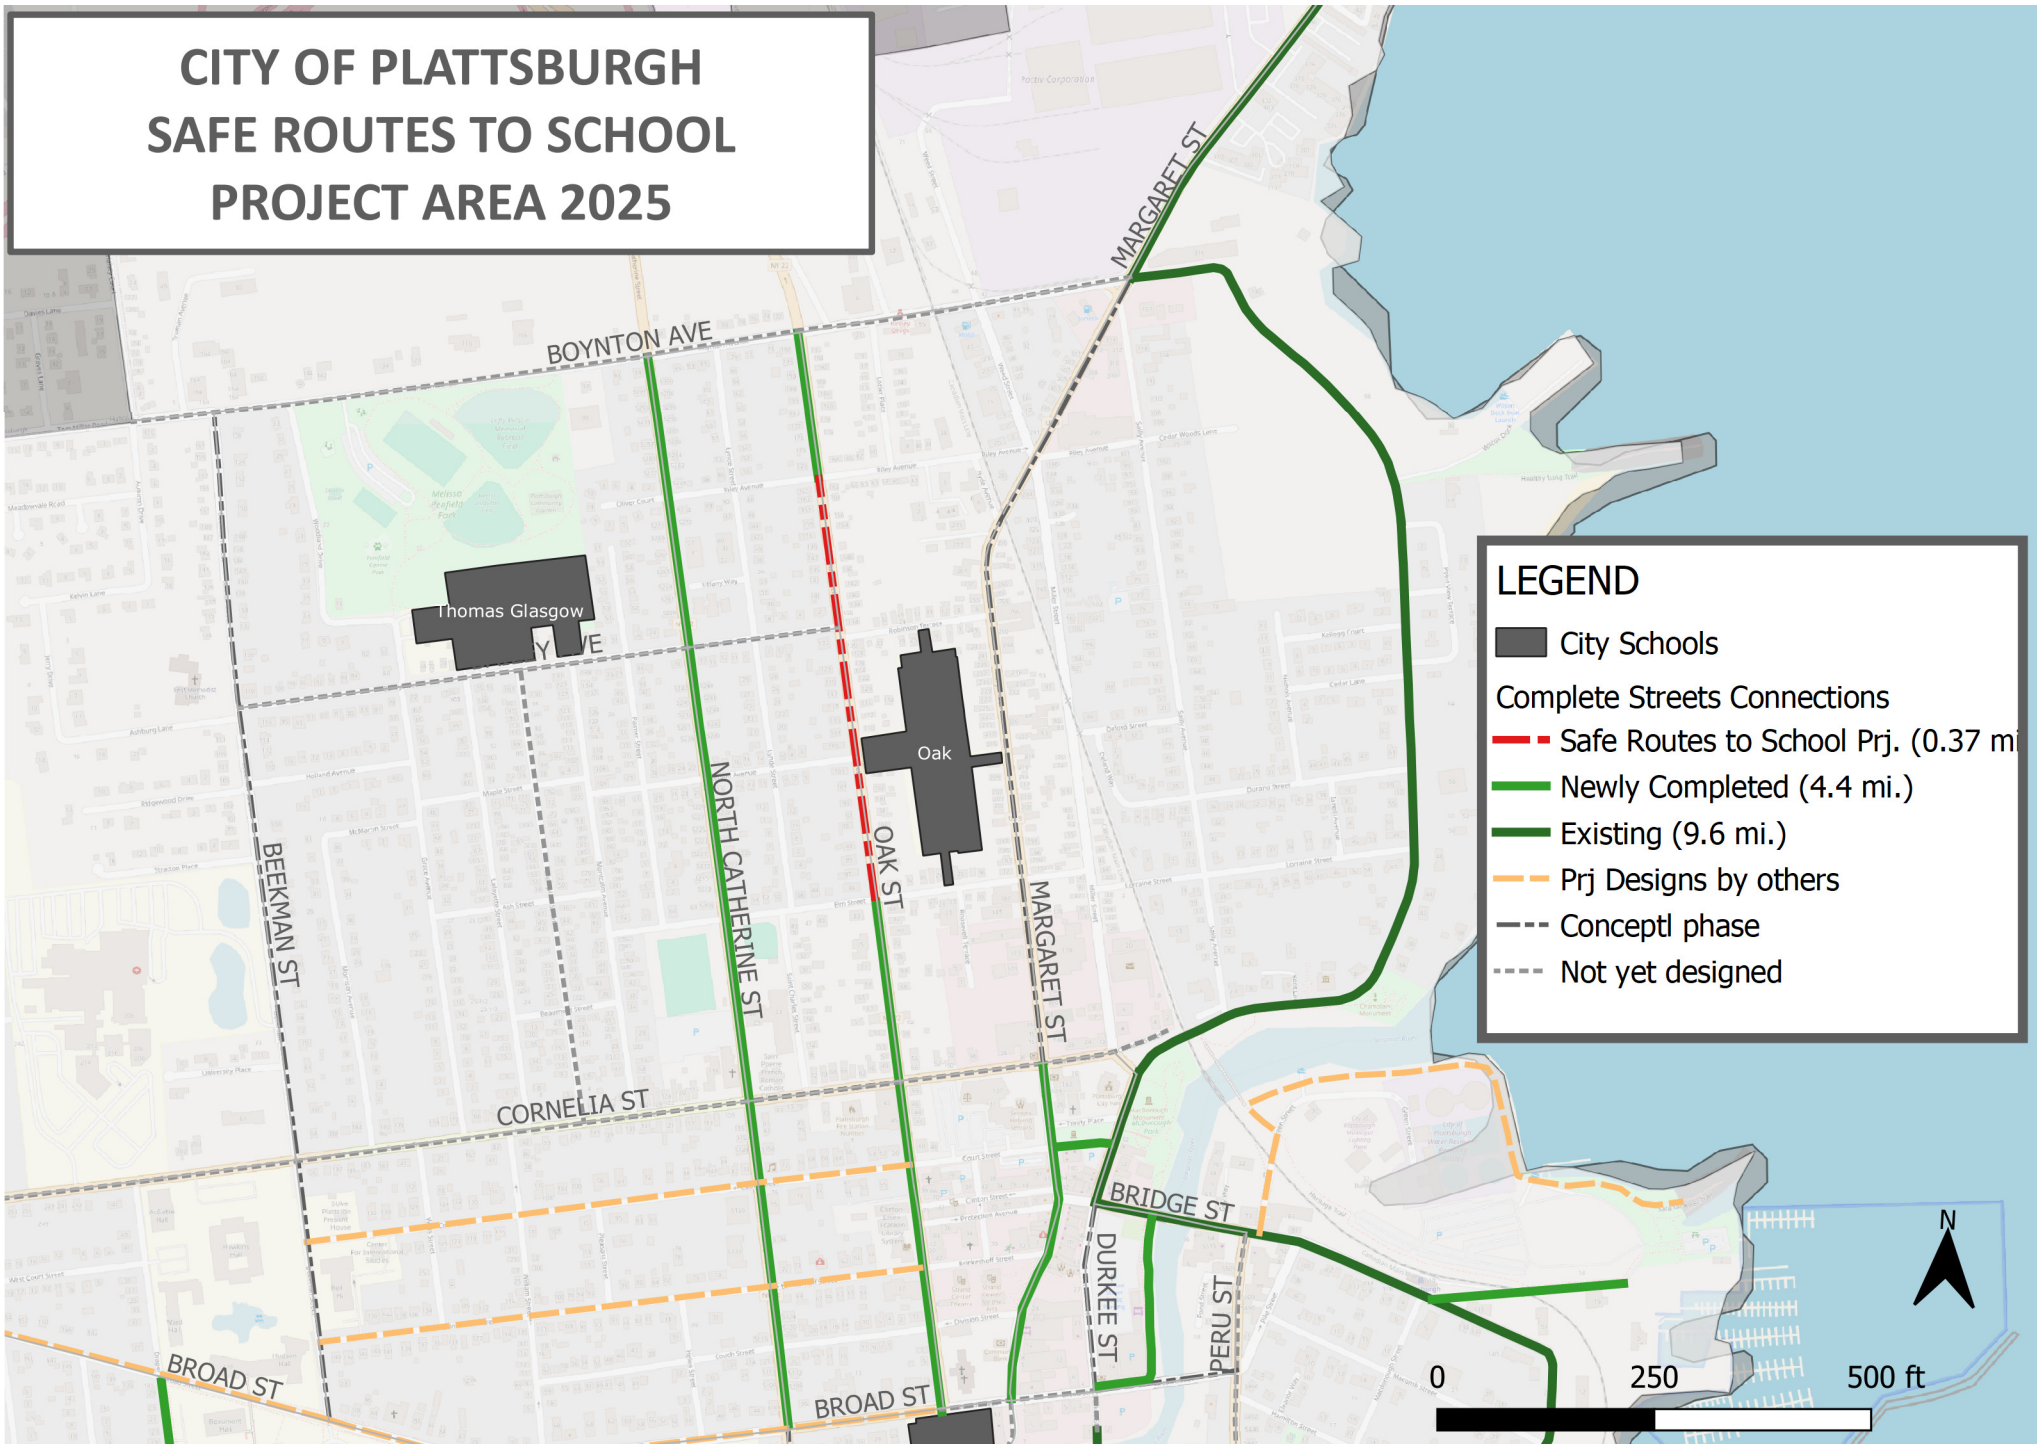

CITY OF PLATTSBURGH SAFE ROUTES TO SCHOOL PROJECT AREA 2025

LEGEND

- City Schools
- Complete Streets Connections
- Safe Routes to School Prj. (0.37 mi.)
- Newly Completed (4.4 mi.)
- Existing (9.6 mi.)
- Prj Designs by others
- Conceptl phase
- Not yet designed